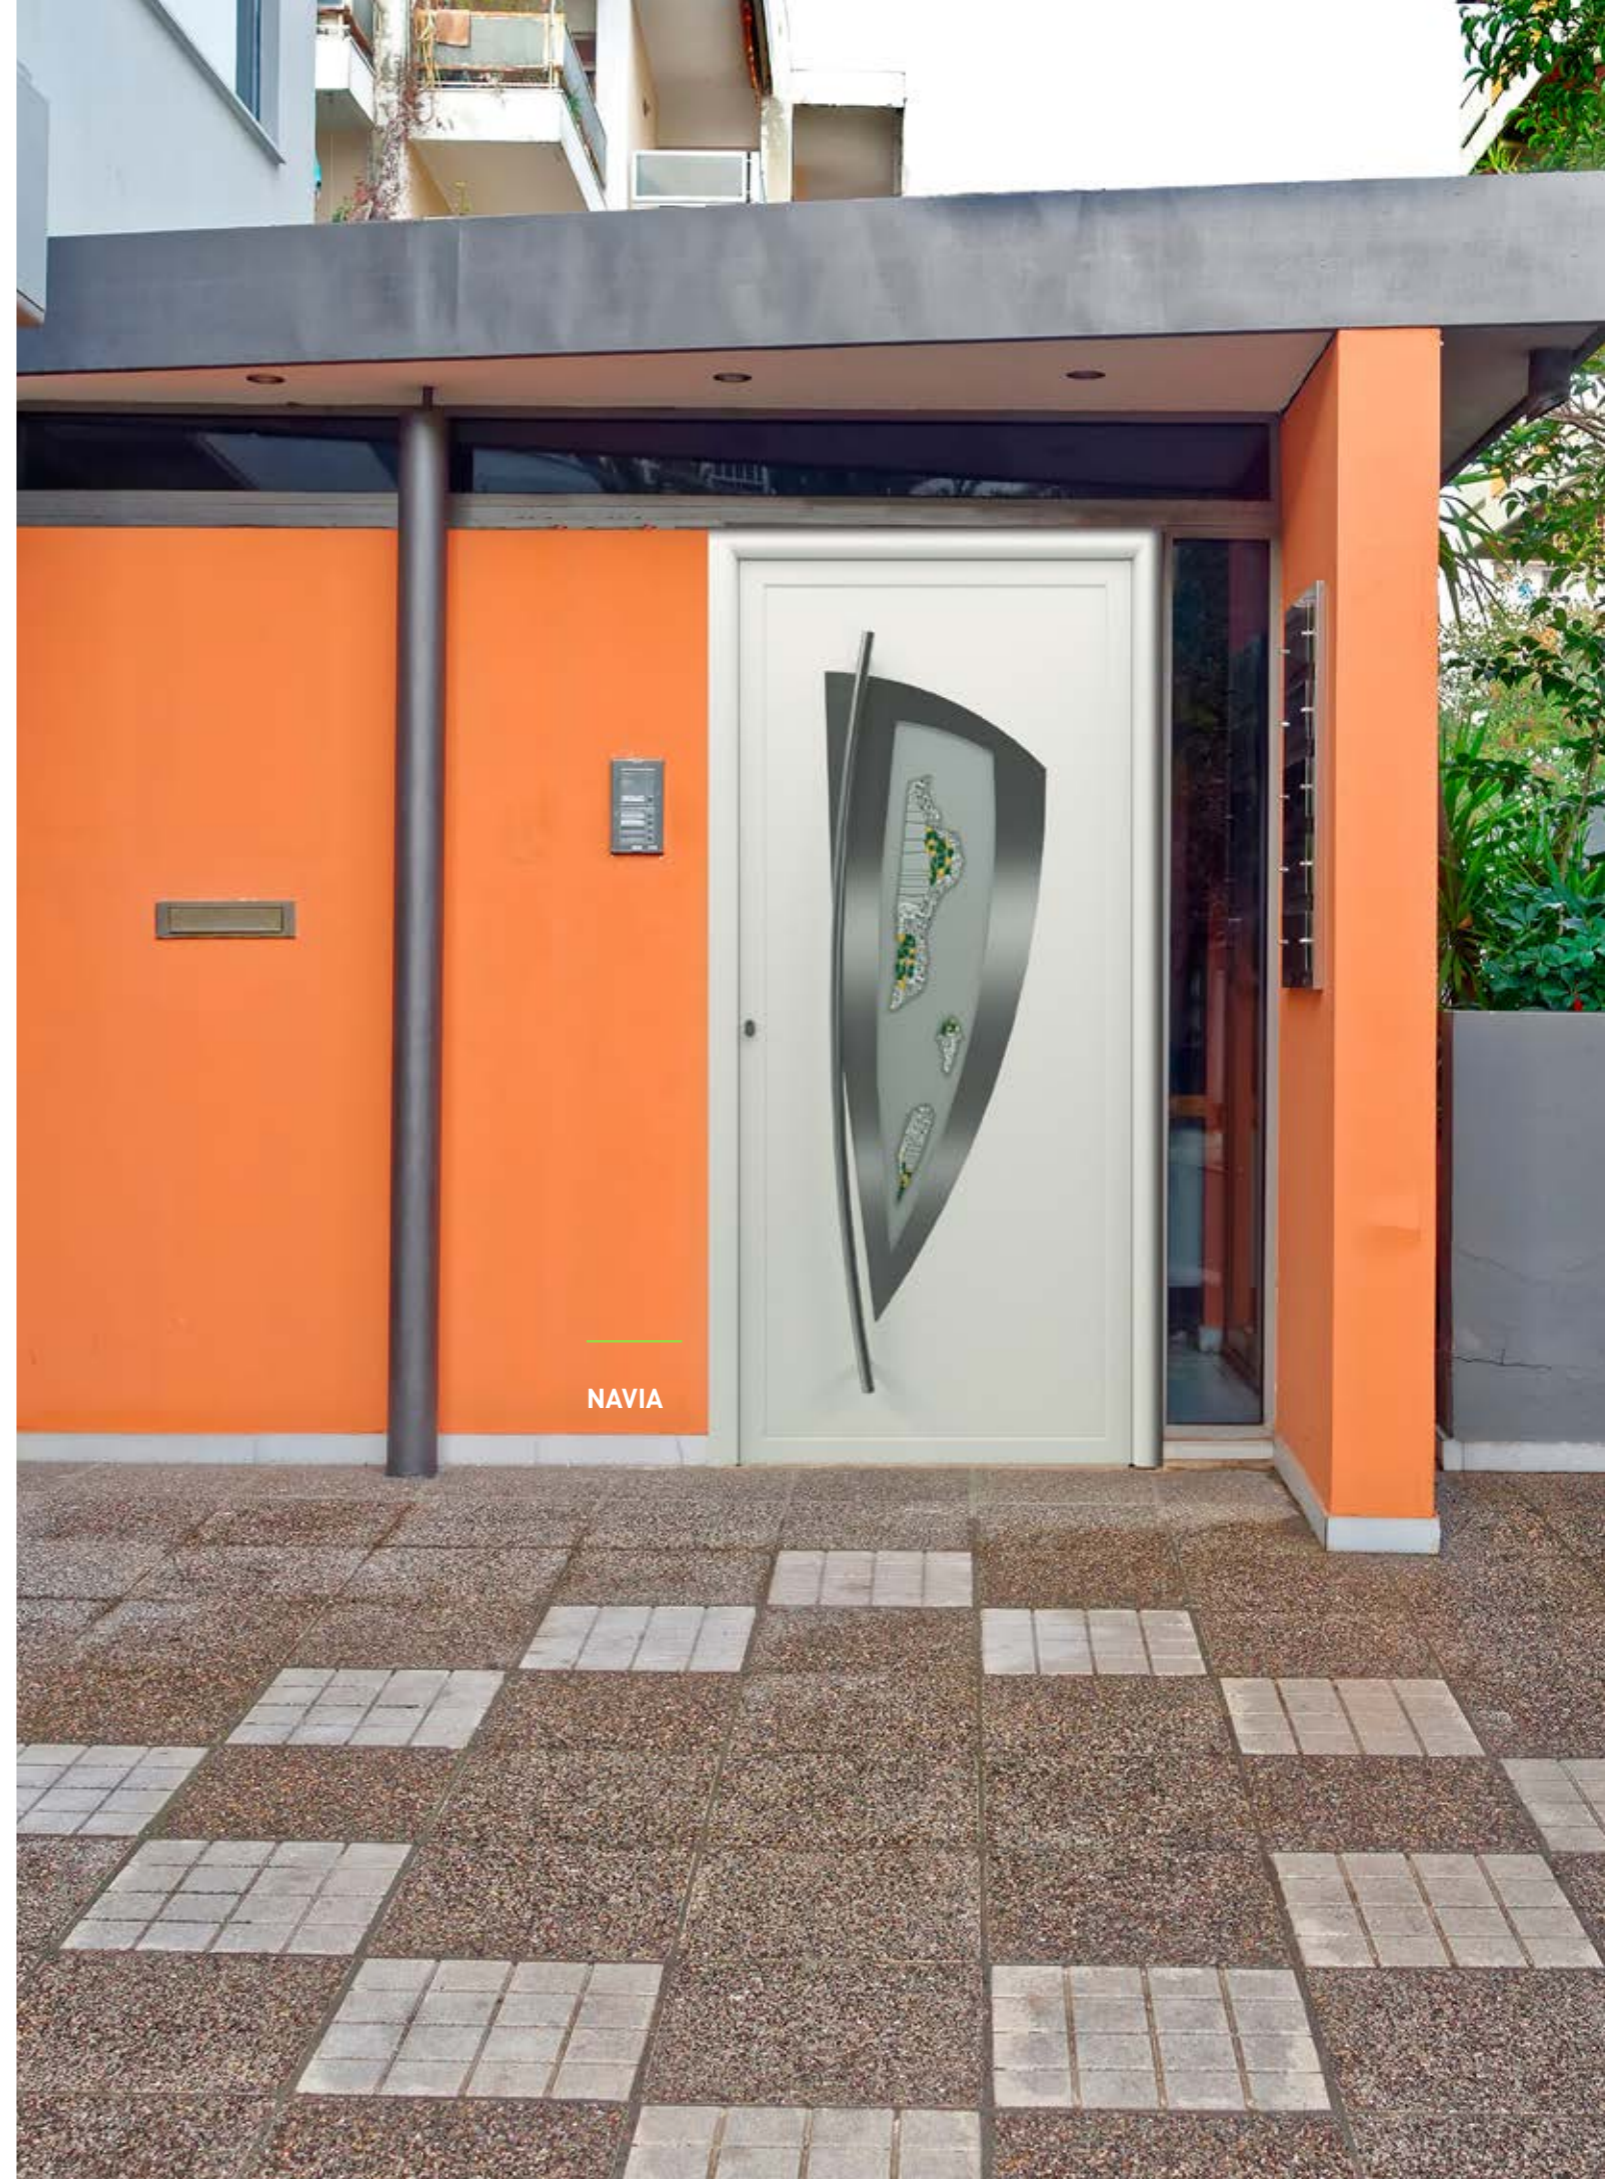

# COLORADO

**GLACIAR**  
3G. PIXES  
1580 x 370

**LIDO**  
2G. MATT  
1400 x 300  
(1530 x 310 including plate fixation)

**RADA**  
3G. TRANSP.  
EDGE MATT  
1400 x 290  
(1530 x 350 including plate fixation)