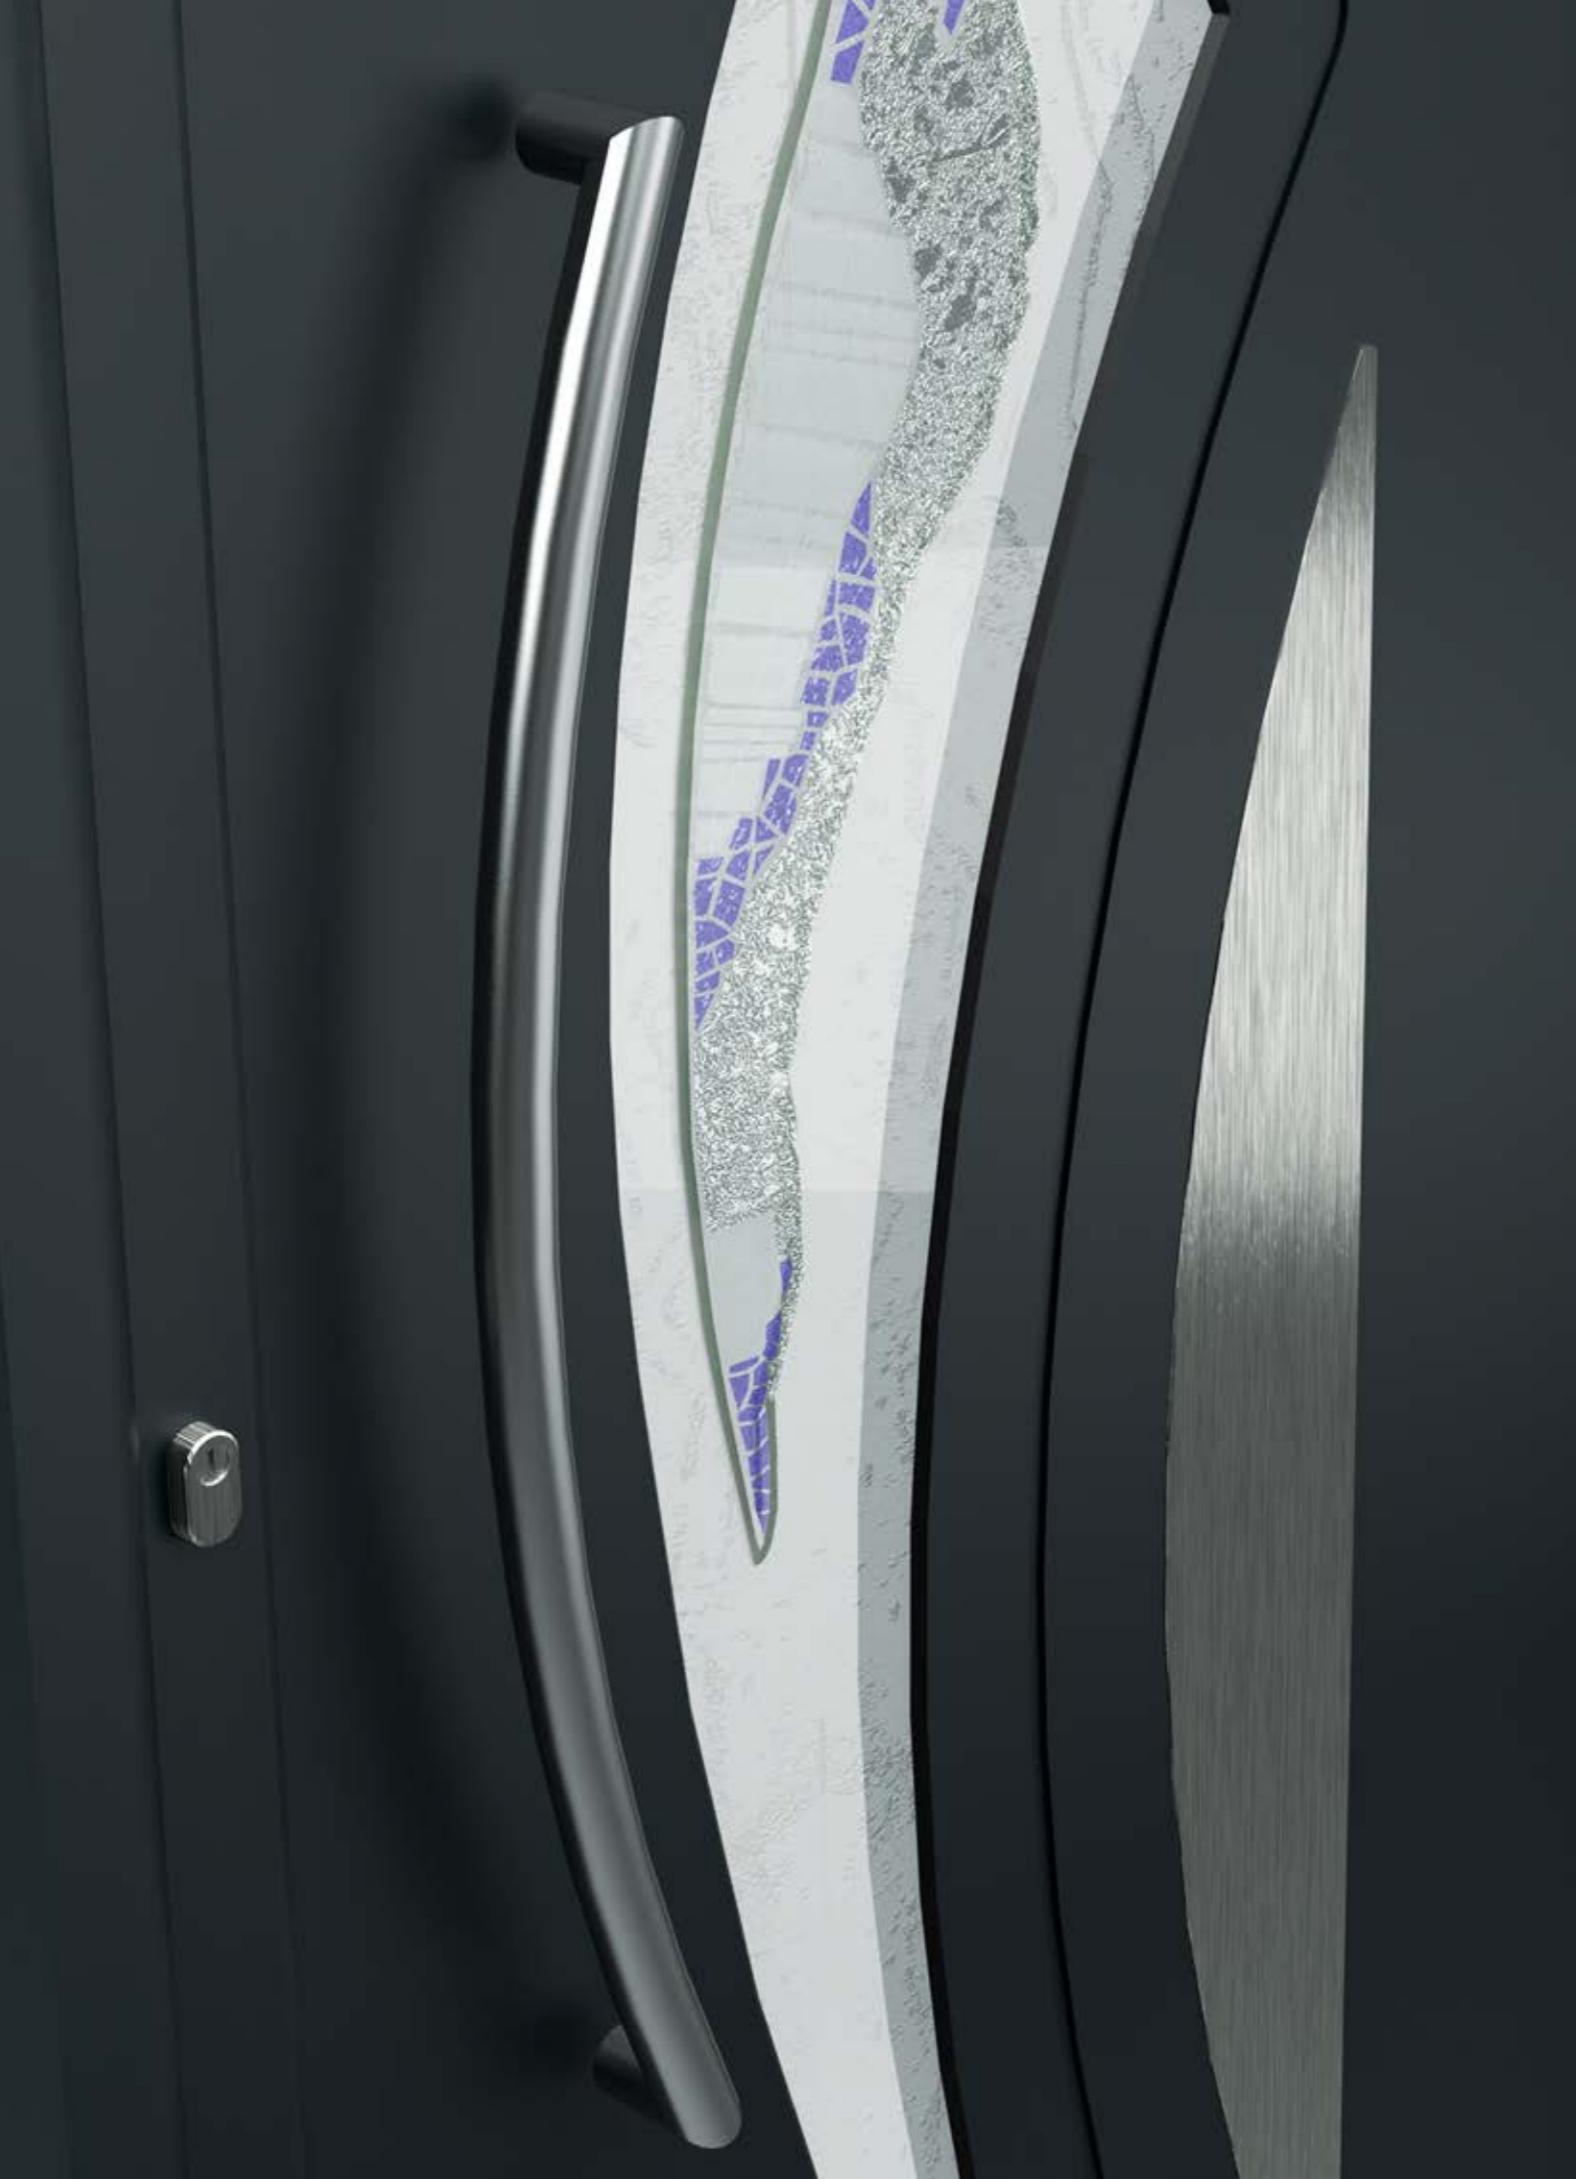

MISISIPI

1G. MATT

1770 x 430 (1770 x 460 including plate fixation)

1G. COLOURED DIAMOND