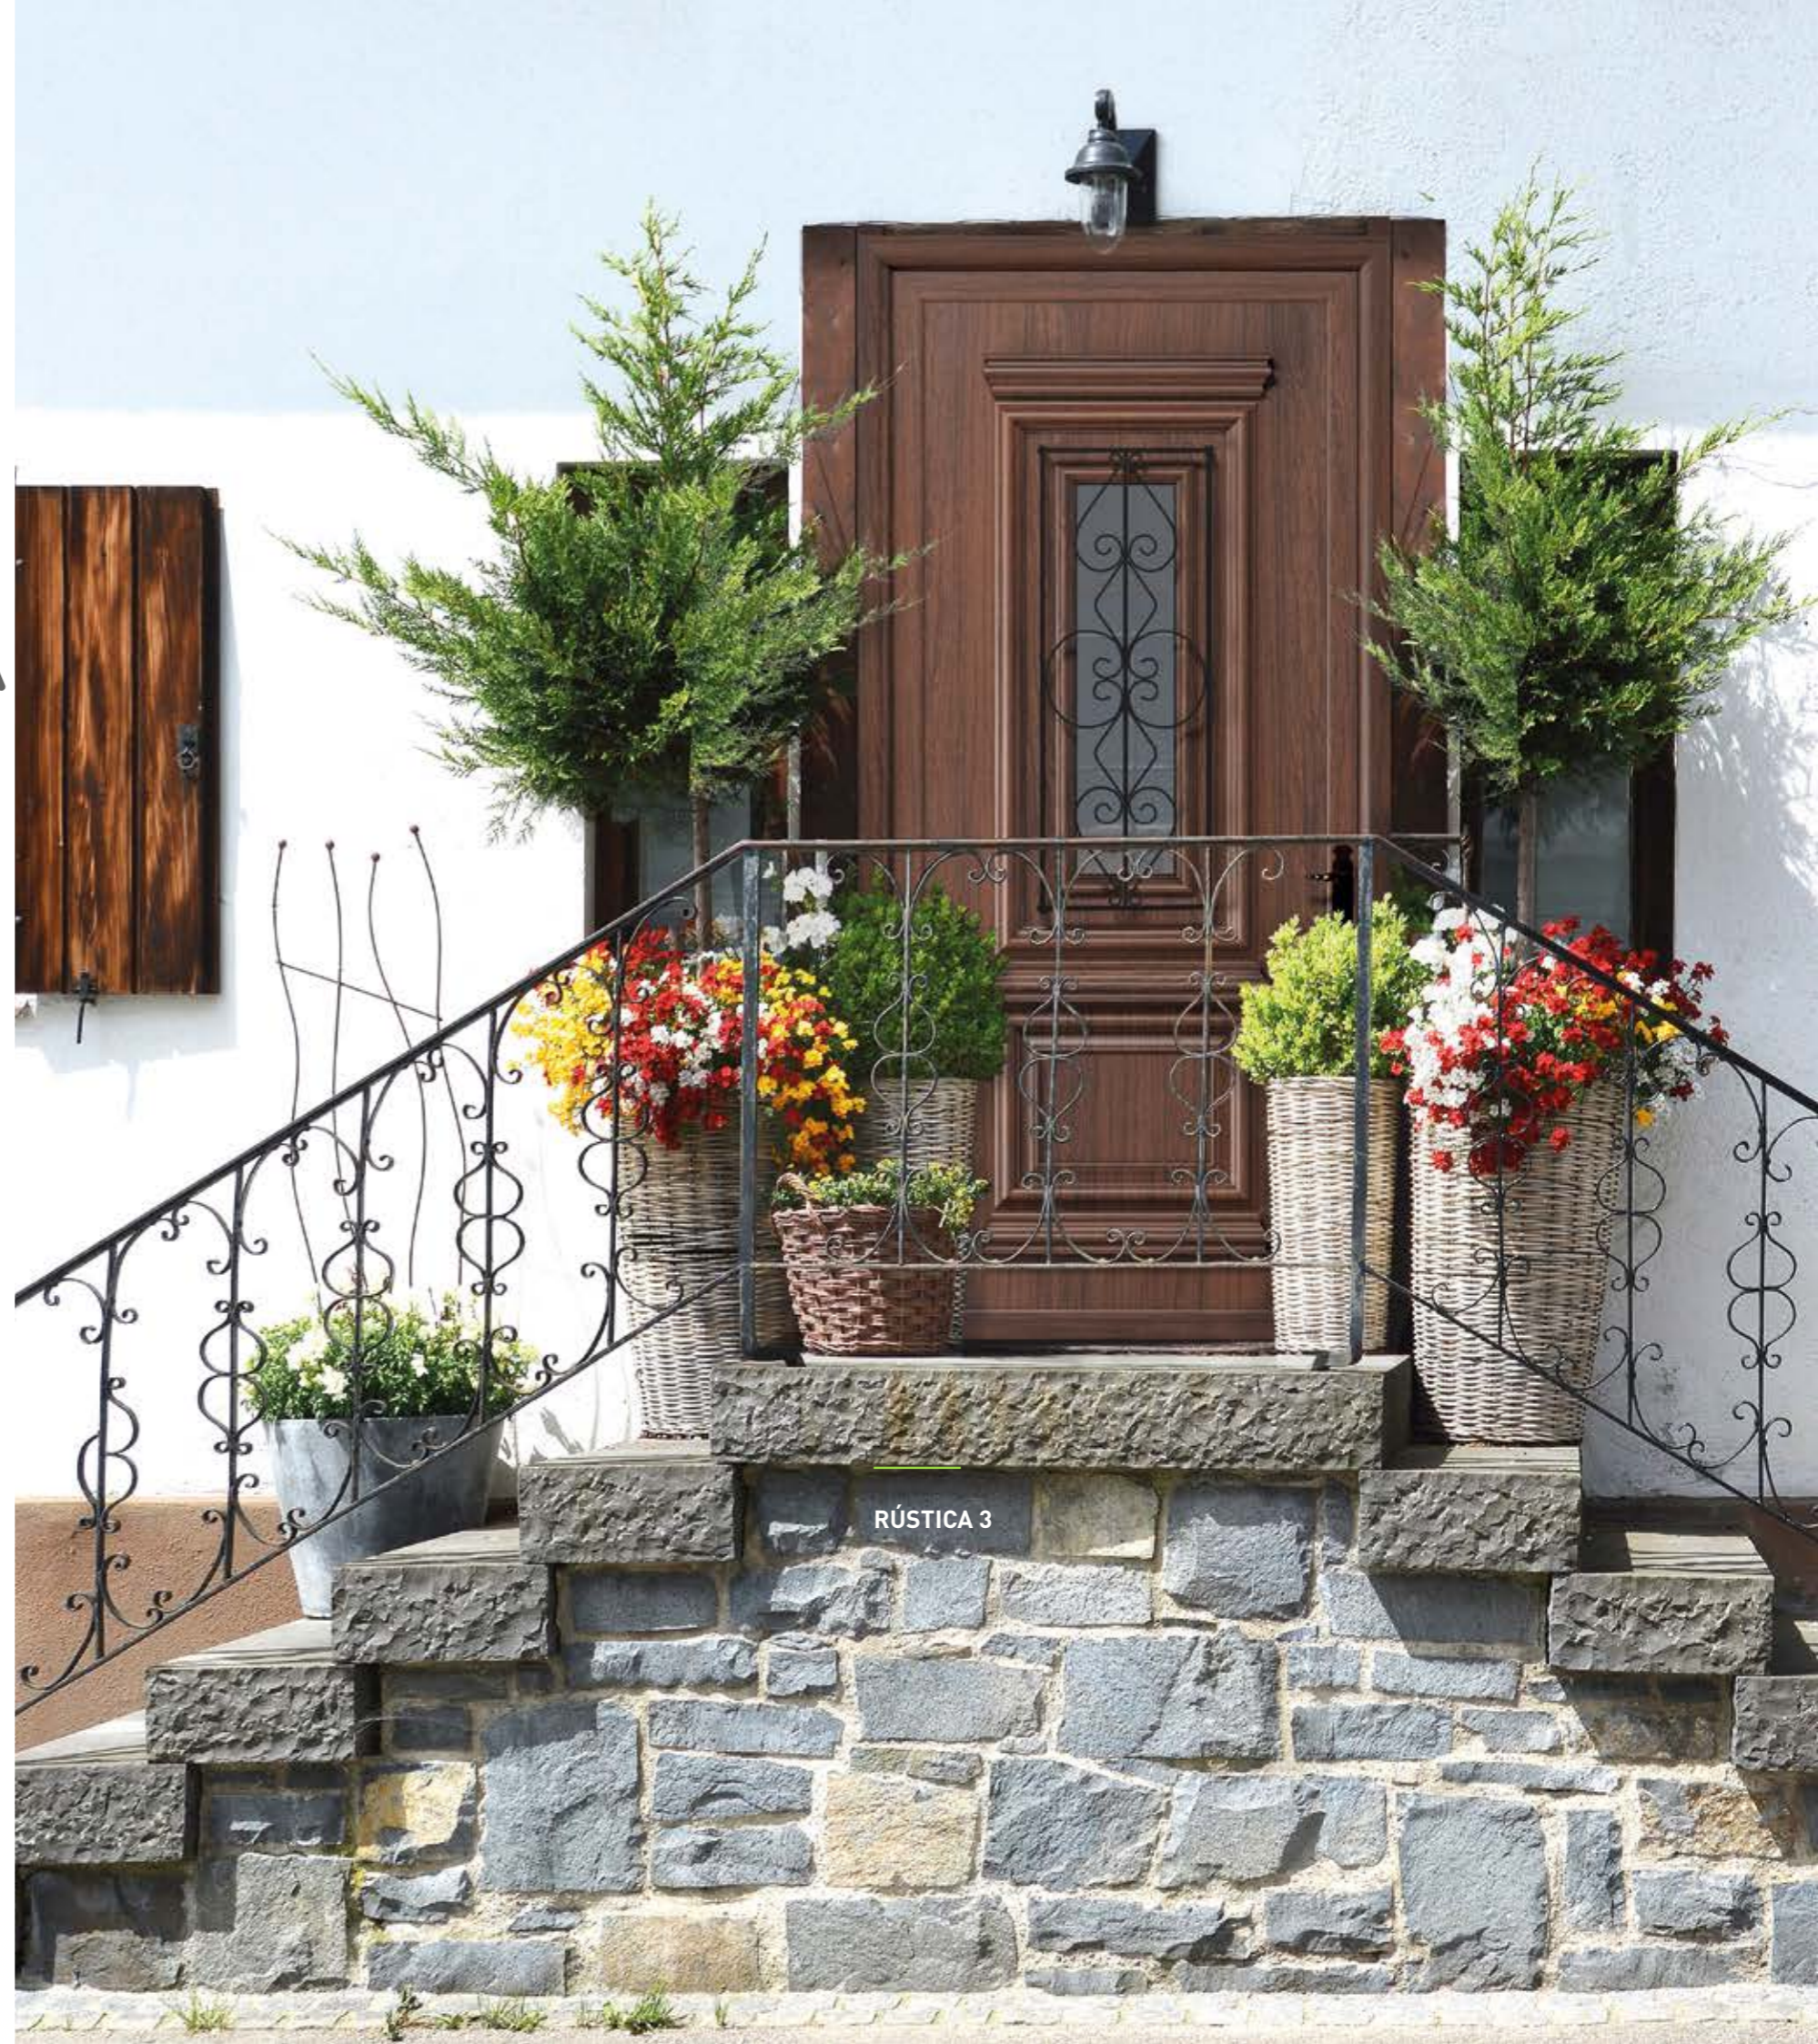

ANTIGA RÚSTICA COLLECTION

This collection is presented as the most traditional option; ideal for those looking to combine tradition and technology.

With models of compact and decorative appearance, through overlapped moldings and forged grates, it is the most rustic solution that pursues the most natural result.