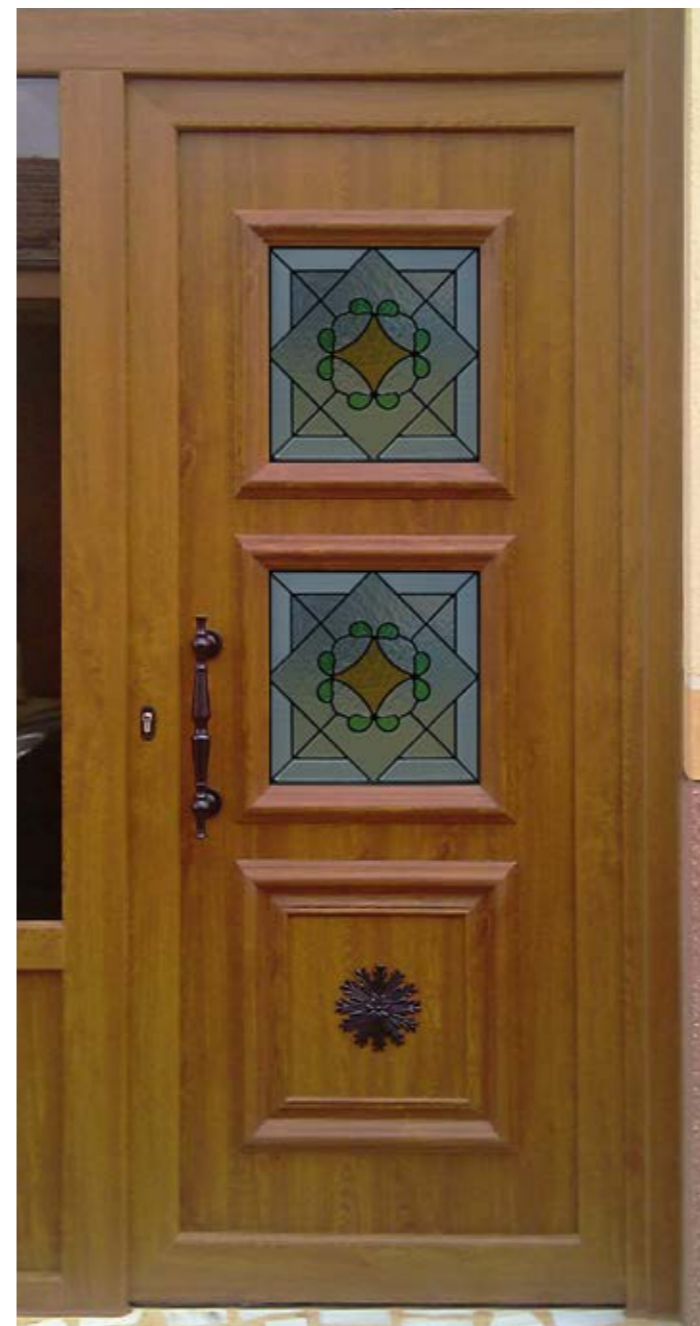

ANTIGA RÚSTICA COLLECTION

This collection is presented as the most traditional option; ideal for those looking to combine tradition and technology.

With models of compact and decorative appearance, through overlapped moldings and forged grates, it is the most rustic solution that pursues the most natural result.

RÚSTICA 1

DISPLACED GRATE
1690 x 570

"BEE NEST"
INT. GRATE

1G. COLOUR
STAINED GLASS

RÚSTICA 2

2G. COLOUR STAINED GLASS
1600 x 490

"BEE NEST"
INT. GRATE

DISPLACED
GRATE

RÚSTICA 3

DISPLACED GRATE
SIDE PANEL: DISPLACED GRATE
1780 x 570

SIDE PANEL:
1780 x 270

1G. COLOURLESS STAINED GLASS

"BEE NEST" INTERIOR GRATE

DISPLACED GRATE

1G. COLOURLESS STAINED GLASS

RÚSTICA 4

INTERIOR FORGED GRATE
SIDE PANEL: BLIND
1780 x 570

SIDE PANEL:
1780 x 270

RÚSTICA 5

DISPLACED GRATE
SIDE PANEL: DISPLACED GRATE
1610 x 530

SIDE PANEL:
1600 x 220

SOLID

1G. COLOUR STAINED GLASS

RÚSTICA 6